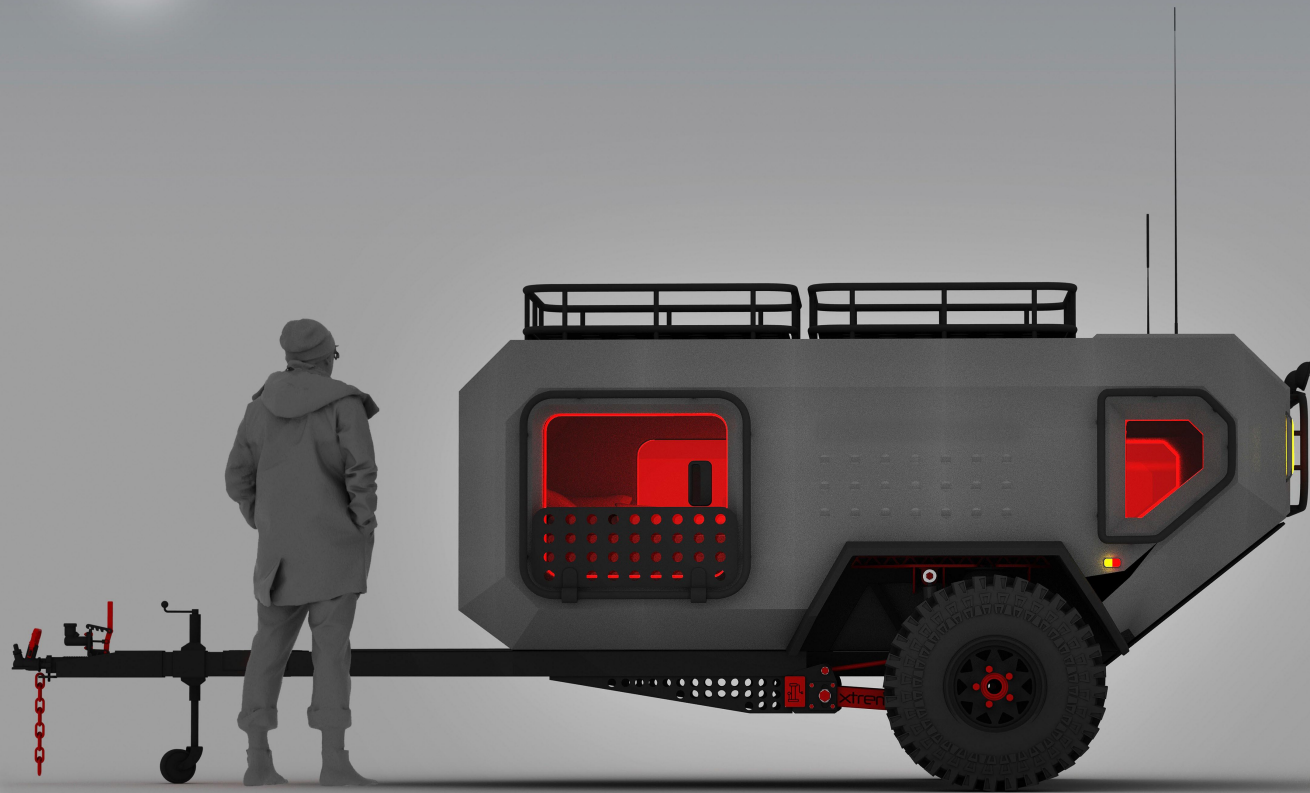

The logo features the letters 'BND' in a bold, white, sans-serif font, positioned above the word 'extreme' in a smaller, black, lowercase sans-serif font. The text is centered within a solid red square background.

**BND**  
extreme

**BND**  
extreme

REAR LIGHTS

CB AND VHF-UHF RADIO ANTENNA

REAR COMPARTMENT DOOR/KITCHEN AREA

ROOF RACKS FOR OUTSIDE STORAGE

KITCHEN COMPARTMENT SIDE WINDOW

BACKMOUNTS HANDLES

OFFROAD TYRES

XTREME SERIES OFF ROAD SUSPENSION

LARGE WINDOW / LIVING AREA COMPARTMENT

OFF ROAD RECOVERY HI-CAR JACK MOUNT POINT

EXTERIOR ACCESS STORAGE BOX

OPTIONAL TECHNICAL STORAGE BOX

WARNING SIDE LIGHTS

TRAILER HITCH SYSTEM

OPTIONAL TECHNICAL STORAGE BOX

ROOF RACKS FOR OUTSIDE STORAGE

316 REAR STOP LIGHT

RACKMOUNTS HANDLES

DOOR ENTRANCE LIVING AREA COMPARTMENT

FOLDABLE DOOR STEP

XTREME SERIES OFF ROAD SUSPENSION