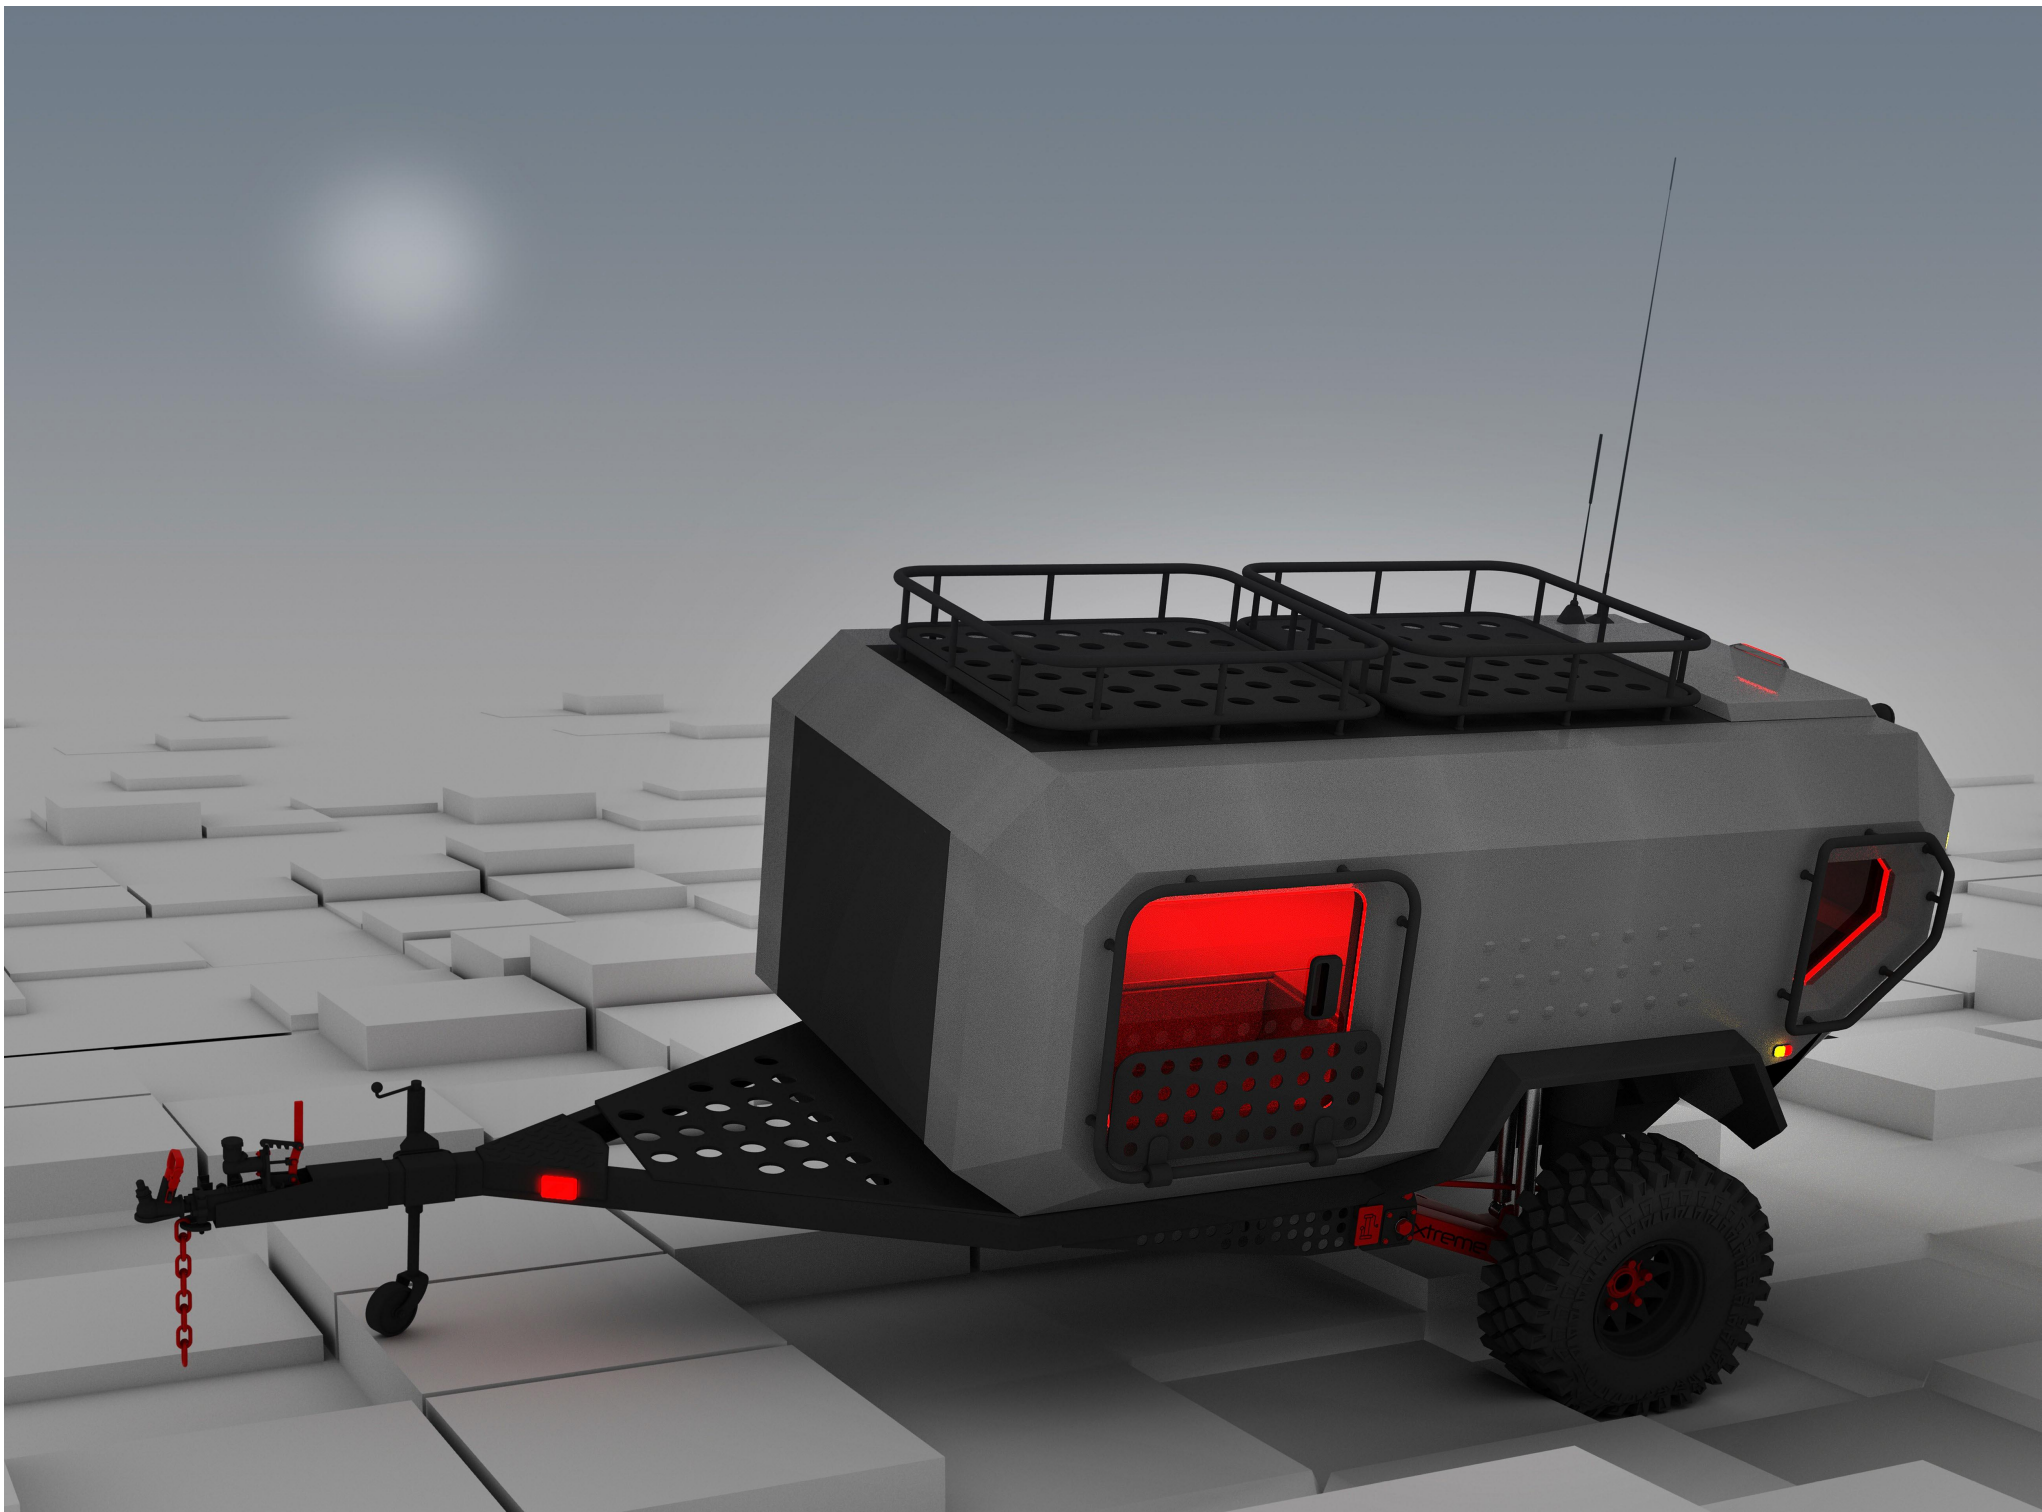

The logo features the letters 'BND' in a bold, white, sans-serif font, positioned above the word 'extreme' in a smaller, black, lowercase sans-serif font. The text is centered within a solid red square background.

**BND**  
extreme

**BND**  
extreme

REAR LIGHTS

CB AND VHF-UHF RADIO ANTENNA

REAR COMPARTMENT DOOR/KITCHEN AREA

ROOF RACKS FOR OUTSIDE STORAGE

KITCHEN COMPARTMENT SIDE WINDOW

BACKMOUNTS HANDLES

OFFROAD TYRES

XTREME SERIES OFF ROAD SUSPENSION

LARGE WINDOW / LIVING AREA COMPARTMENT

OFF ROAD RECOVERY HI-CAR JACK MOUNT POINT

EXTERIOR ACCESS STORAGE BOX

OPTIONAL TECHNICAL STORAGE BOX

WARNING SIDE LIGHTS

TRAILER HITCH SYSTEM

OPTIONAL TECHNICAL STORAGE BOX

ROOF RACKS FOR OUTSIDE STORAGE

316 REAR STOP LIGHT

RACKMOUNTS HANDLES

DOOR ENTRANCE LIVING AREA COMPARTMENT

FOLDABLE DOOR STEP

XTREME SERIES OFF ROAD SUSPENSION