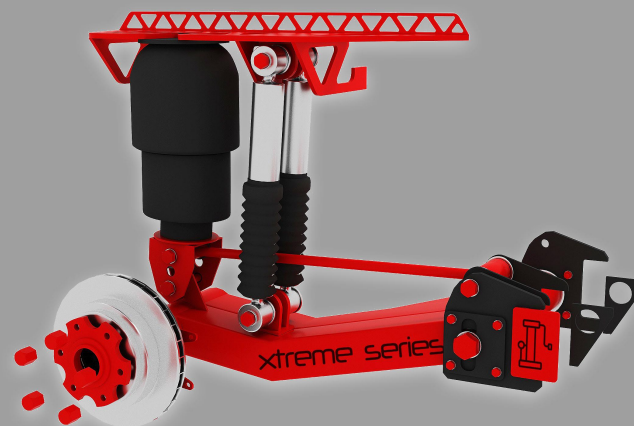

The logo features the letters 'BND' in a bold, white, sans-serif font, positioned above the word 'extreme' in a smaller, black, lowercase sans-serif font. The text is centered within a solid red square background.

SIDE MUD FENDERS

SIDE WARNING LIGHTS MARKER CLEARANCE

KITCHEN AREA SIDE WINDOW

RACKMOUNTS HANDLES

FULL OFF ROAD FRAME

BARE FRAME WITH ADD ON SYSTEMS

BARE FRAME STRUCTURE ONLY

EXTERIOR SHELL