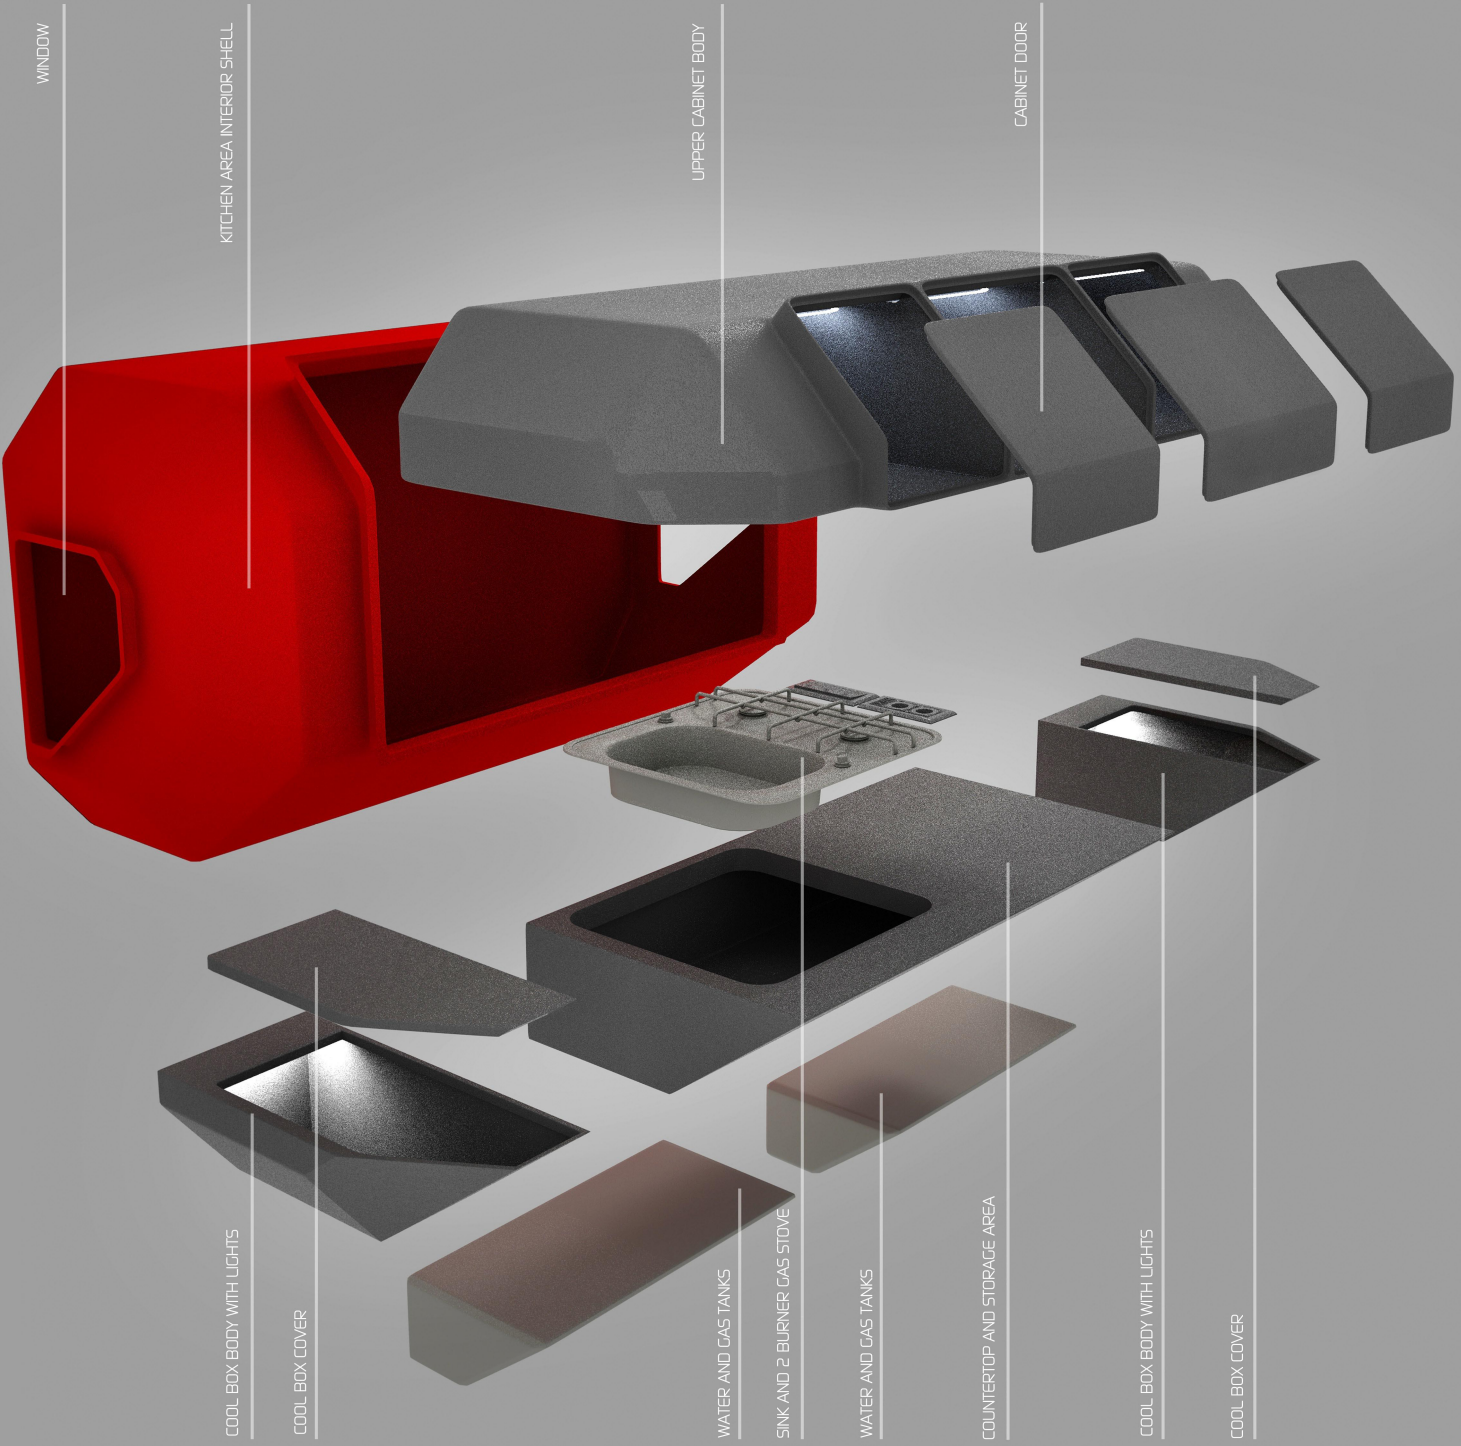

WINDOW

KITCHEN AREA INTERIOR SHELL

UPPER CABINET

CABINET DOOR

COOL BOX

SINK

SINK AND 2 BURNER GAS STOVE

ELECTRICAL OUTLET AND LIGHT SWITCH

COUNTERTOP

COOL BOX

WINDOW

WINDOW

KITCHEN AREA INTERIOR SHELL

UPPER CABINET BODY

CABINET DOOR

COOL BOX BODY WITH LIGHTS