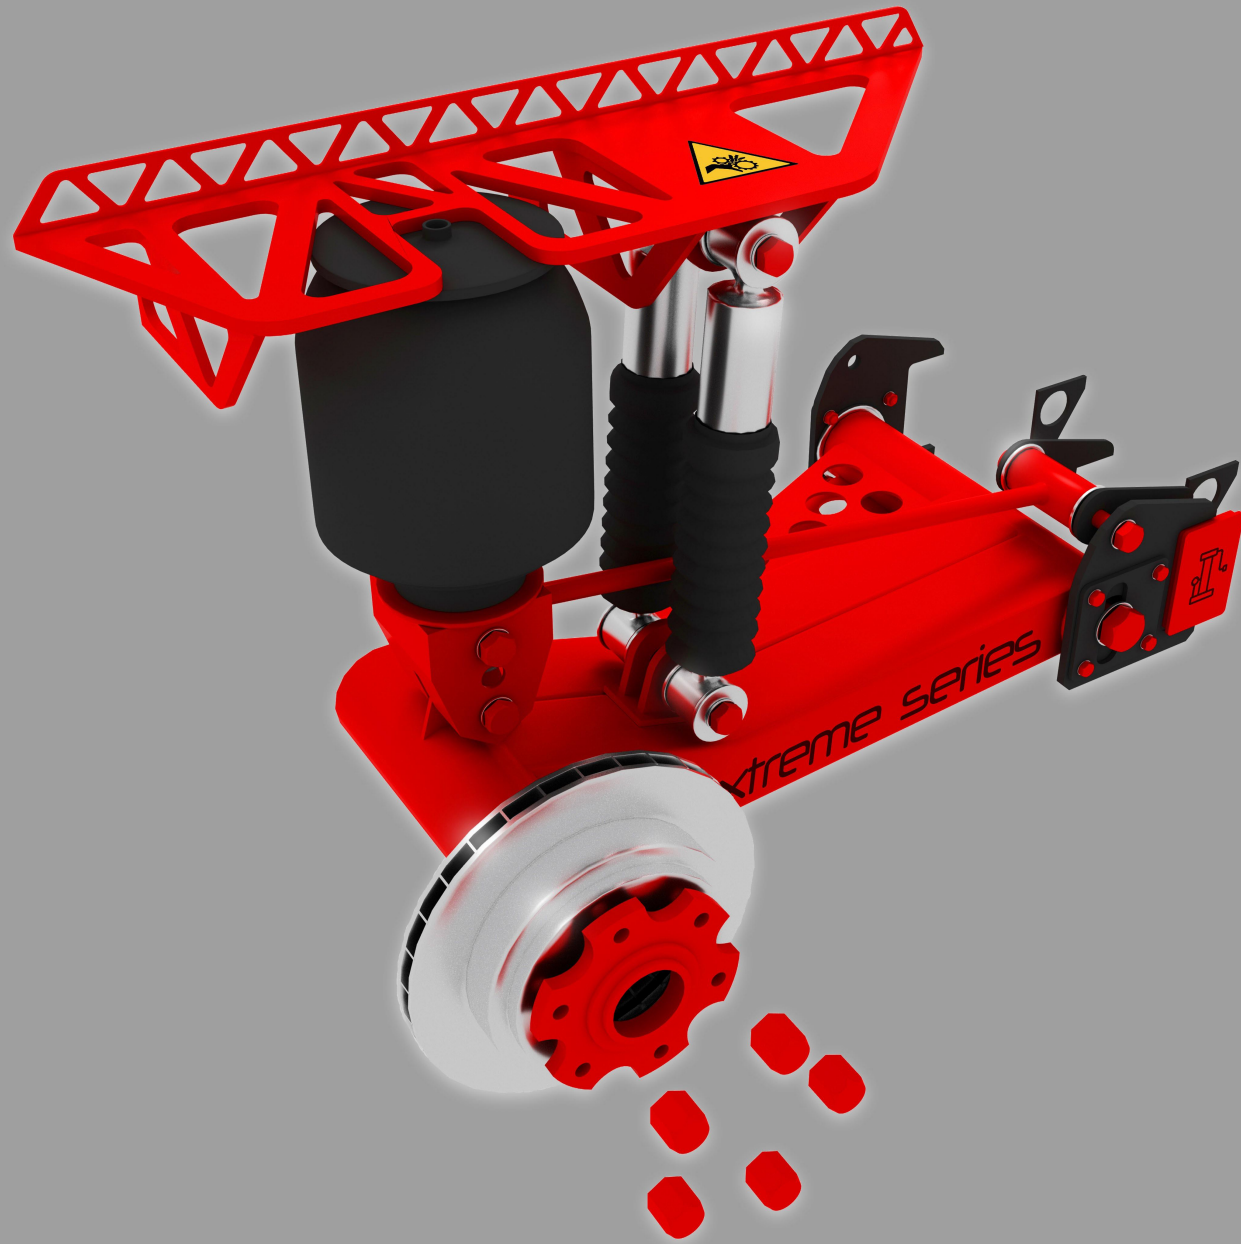

The logo features the letters 'BND' in a bold, white, sans-serif font, positioned above the word 'extreme' in a smaller, black, lowercase sans-serif font. The text is centered within a solid red square background.

SIDE MUD FENDERS

SIDE WARNING LIGHTS MARKER CLEARANCE

KITCHEN AREA SIDE WINDOW

RACKMOUNTS HANDLES

FULL OFF ROAD FRAME

BARE FRAME WITH ADD ON SYSTEMS

BARE FRAME STRUCTURE ONLY

EXTERIOR SHELL