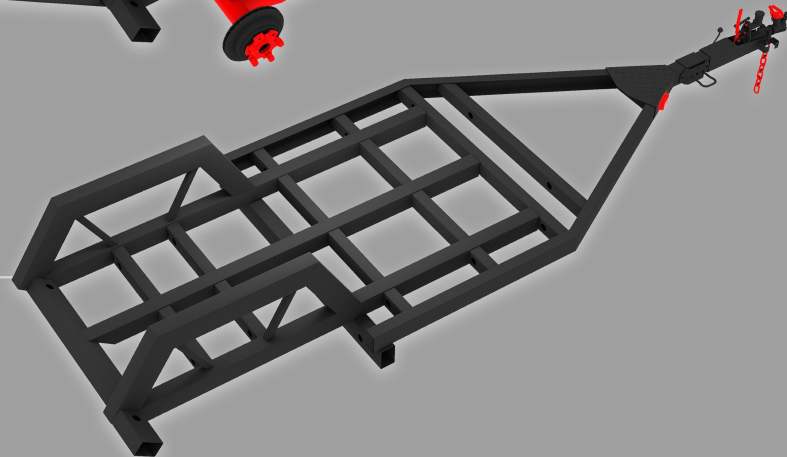

SIDE MUD FENDERS

SIDE WARNING LIGHTS MARKER CLEARANCE

KITCHEN AREA SIDE WINDOW

RACKMOUNTS HANDLES

FULL OFF ROAD FRAME

BARE FRAME WITH ADD ON SYSTEMS

BARE FRAME STRUCTURE ONLY

EXTERIOR SHELL

INTERIOR SHELL

FRAME

OPTIONAL TECHNICAL STORAGE BOX MOUNT PLATE

EXTERIOR CARGO ZONE

EXTERIOR SHELL

LIVING / SLEEPING AREA ZONE

KITCHEN ZONE

LIVING / SLEEPING  
AREA ENTRANCE