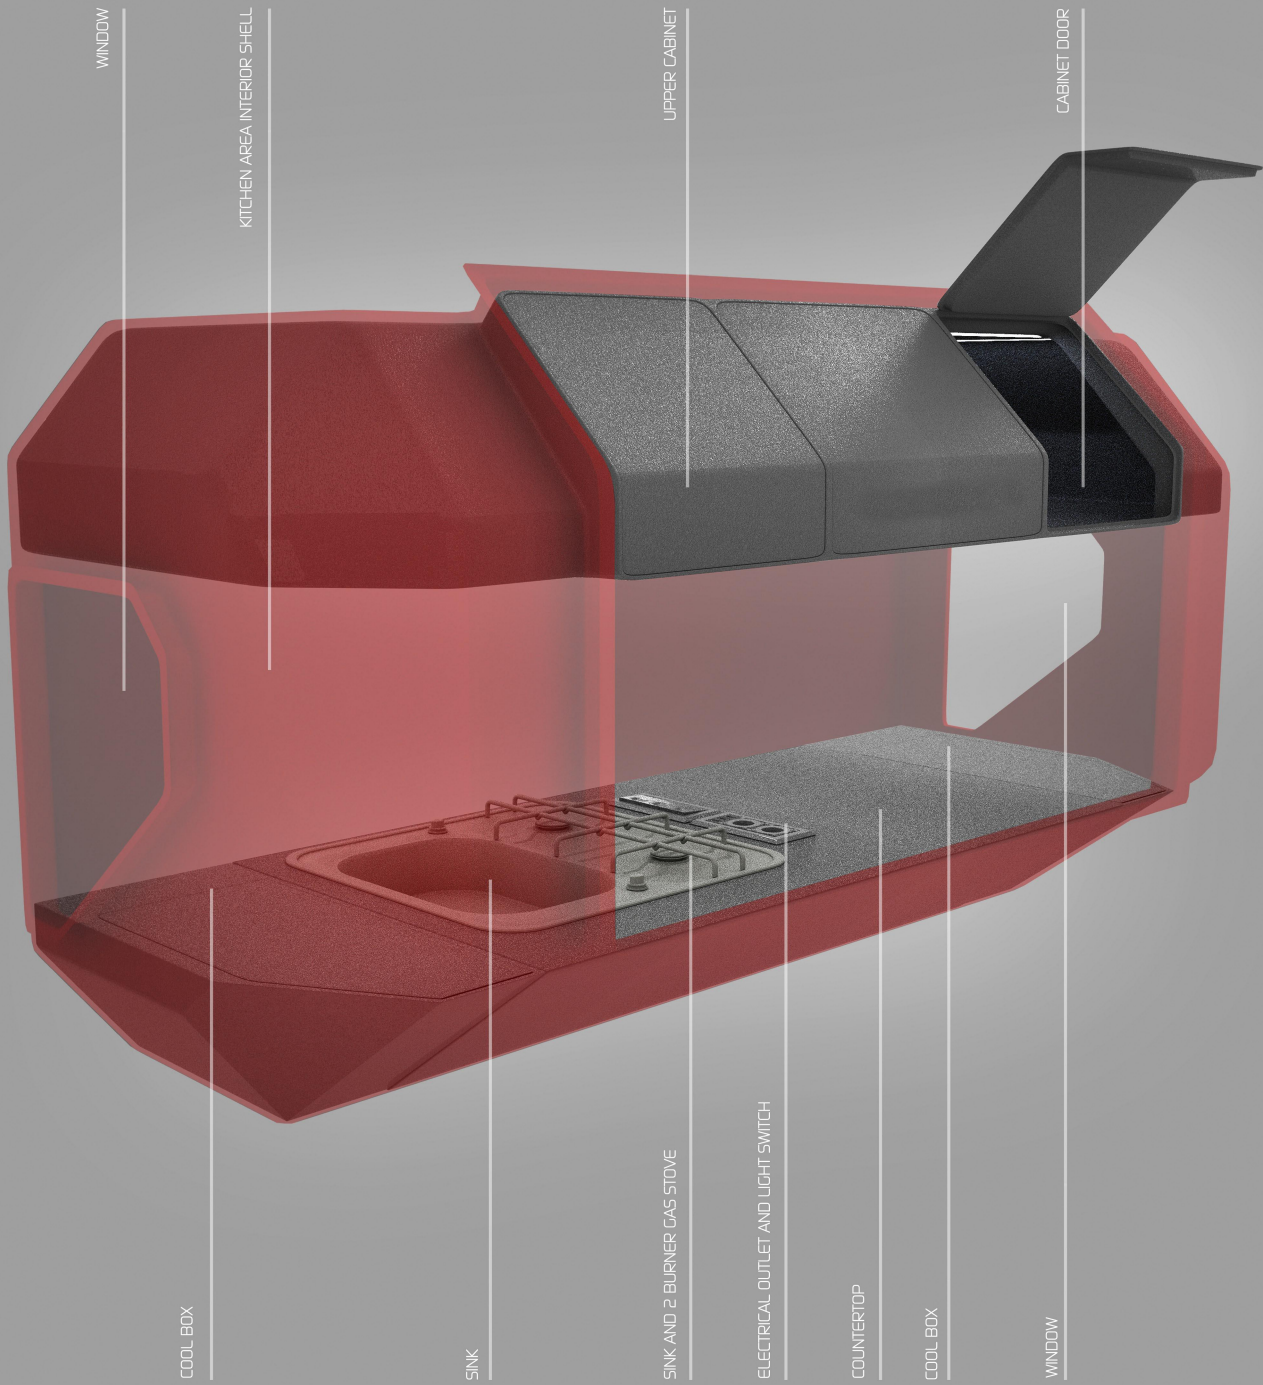

The logo features the letters 'BND' in a bold, white, sans-serif font, positioned above the word 'extreme' in a smaller, black, lowercase sans-serif font. The text is centered within a solid red square background.

INTERIOR SHELL

FRAME

OPTIONAL TECHNICAL STORAGE BOX MOUNT PLATE

EXTERIOR CARGO ZONE

EXTERIOR SHELL

LIVING / SLEEPING AREA ZONE

KITCHEN ZONE

LIVING / SLEEPING  
AREA ENTRANCE

WINDOW

KITCHEN AREA INTERIOR SHELL

UPPER CABINET

CABINET DOOR

COOL BOX

SINK

SINK AND 2 BURNER GAS STOVE

ELECTRICAL OUTLET AND LIGHT SWITCH