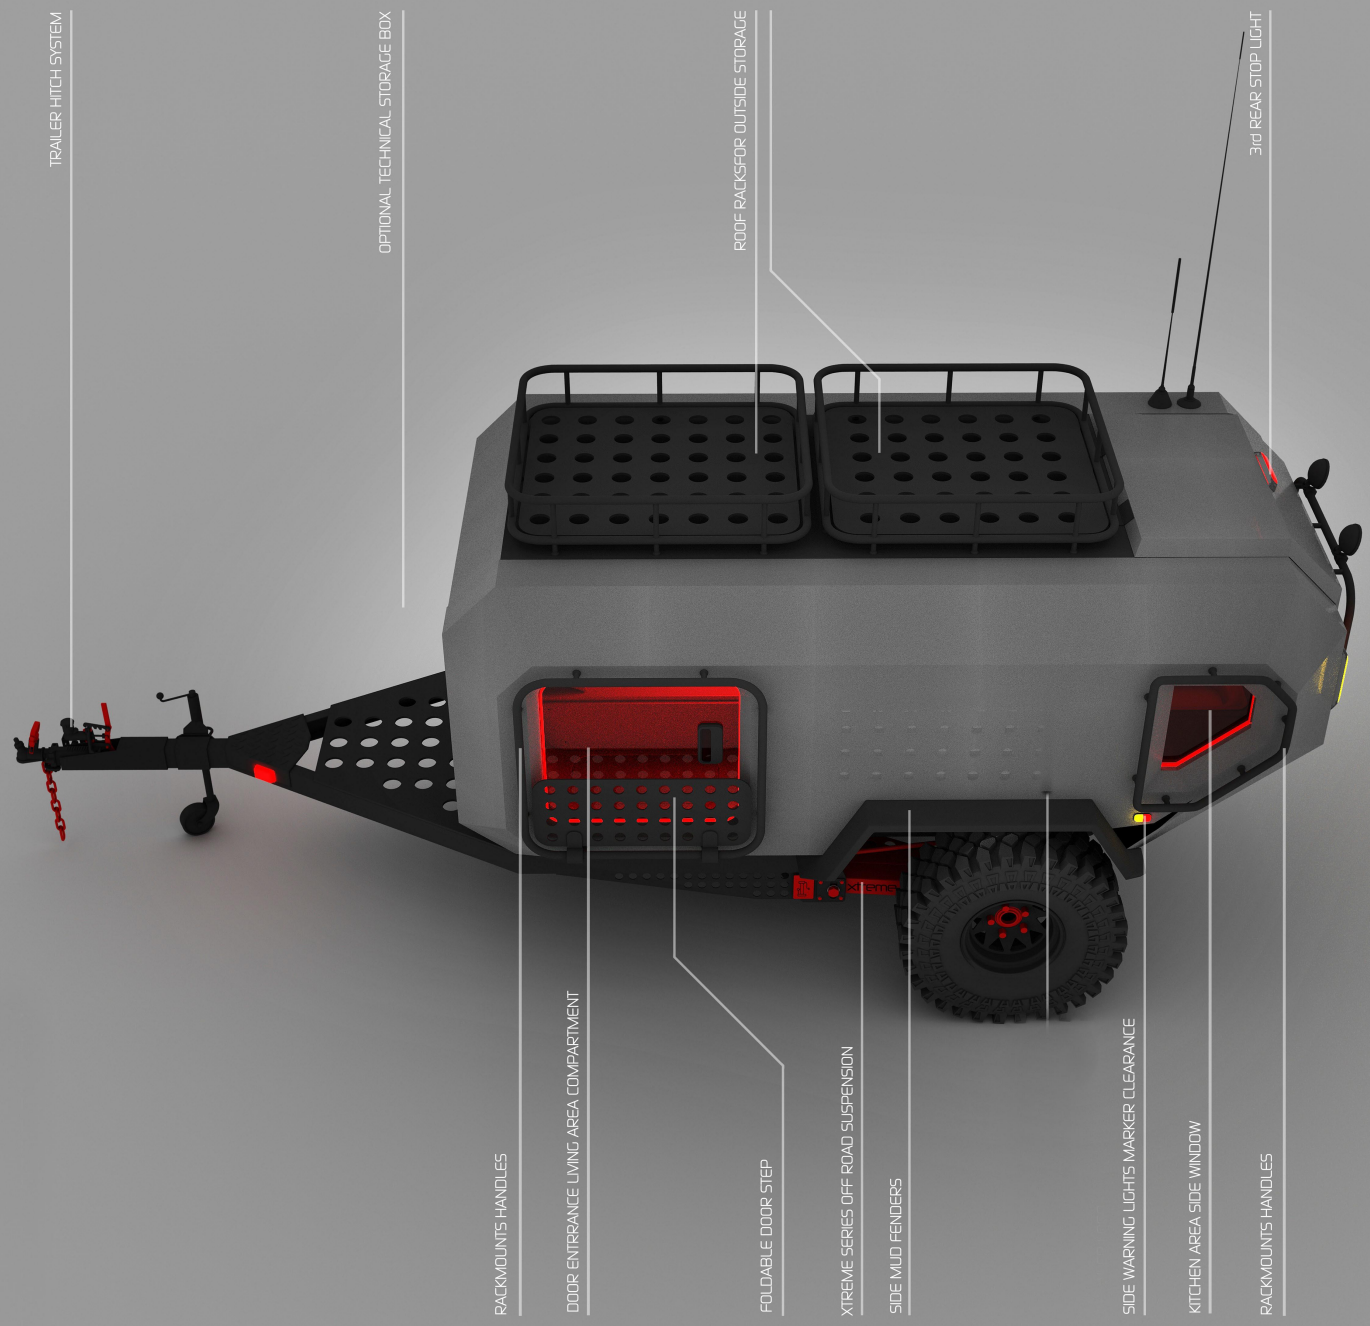

The logo features the letters 'BND' in a bold, white, sans-serif font, positioned above the word 'extreme' in a smaller, black, lowercase sans-serif font. The text is centered within a solid red square background.

**BND**  
extreme

**BND**  
extreme

REAR LIGHTS

CB AND VHF-UHF RADIO ANTENNA

REAR COMPARTMENT DOOR/KITCHEN AREA

ROOF RACKS FOR OUTSIDE STORAGE

KITCHEN COMPARTMENT SIDE WINDOW

BACKMOUNTS HANDLES

OFFROAD TYRES

XTREME SERIES OFF ROAD SUSPENSION

LARGE WINDOW / LIVING AREA COMPARTMENT

OFF ROAD RECOVERY HI-CAR JACK MOUNT POINT

EXTERIOR ACCESS STORAGE BOX

OPTIONAL TECHNICAL STORAGE BOX

WARNING SIDE LIGHTS

TRAILER HITCH SYSTEM

OPTIONAL TECHNICAL STORAGE BOX

ROOF RACKS FOR OUTSIDE STORAGE

316 REAR STOP LIGHT

RACKMOUNTS HANDLES

DOOR ENTRANCE LIVING AREA COMPARTMENT

FOLDABLE DOOR STEP

XTREME SERIES OFF ROAD SUSPENSION