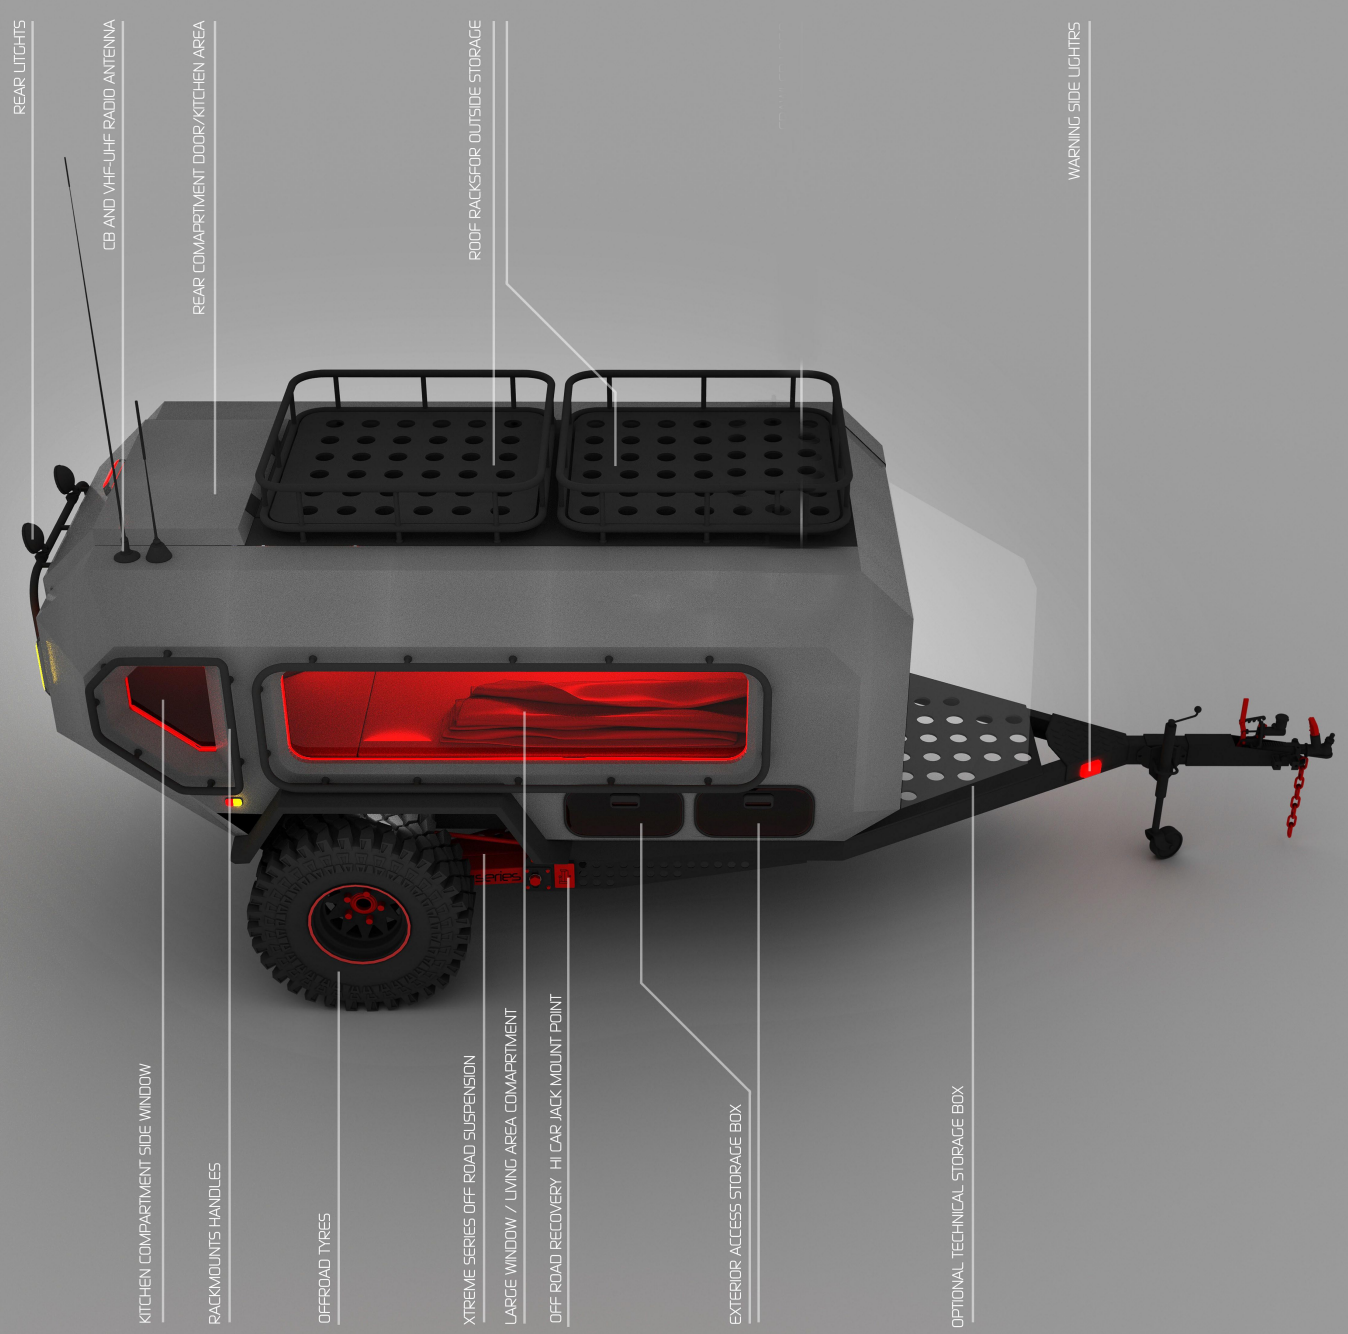

The logo features the letters 'BND' in a bold, white, sans-serif font, positioned above the word 'extreme' in a smaller, black, lowercase sans-serif font. The text is centered within a solid red square background.

**BND**  
extreme

**BND**  
extreme

REAR LIGHTS

CB AND VHF-UHF RADIO ANTENNA

REAR COMPARTMENT DOOR/KITCHEN AREA

ROOF RACKS FOR OUTSIDE STORAGE

KITCHEN COMPARTMENT SIDE WINDOW

BACKMOUNTS HANDLES

OFFROAD TYRES

XTREME SERIES OFF ROAD SUSPENSION

LARGE WINDOW / LIVING AREA COMPARTMENT

OFF ROAD RECOVERY HI-CAR JACK MOUNT POINT

EXTERIOR ACCESS STORAGE BOX

OPTIONAL TECHNICAL STORAGE BOX

WARNING SIDE LIGHTS

TRAILER HITCH SYSTEM

OPTIONAL TECHNICAL STORAGE BOX

ROOF RACKS FOR OUTSIDE STORAGE

316 REAR STOP LIGHT

RACKMOUNTS HANDLES

DOOR ENTRANCE LIVING AREA COMPARTMENT

FOLDABLE DOOR STEP

XTREME SERIES OFF ROAD SUSPENSION