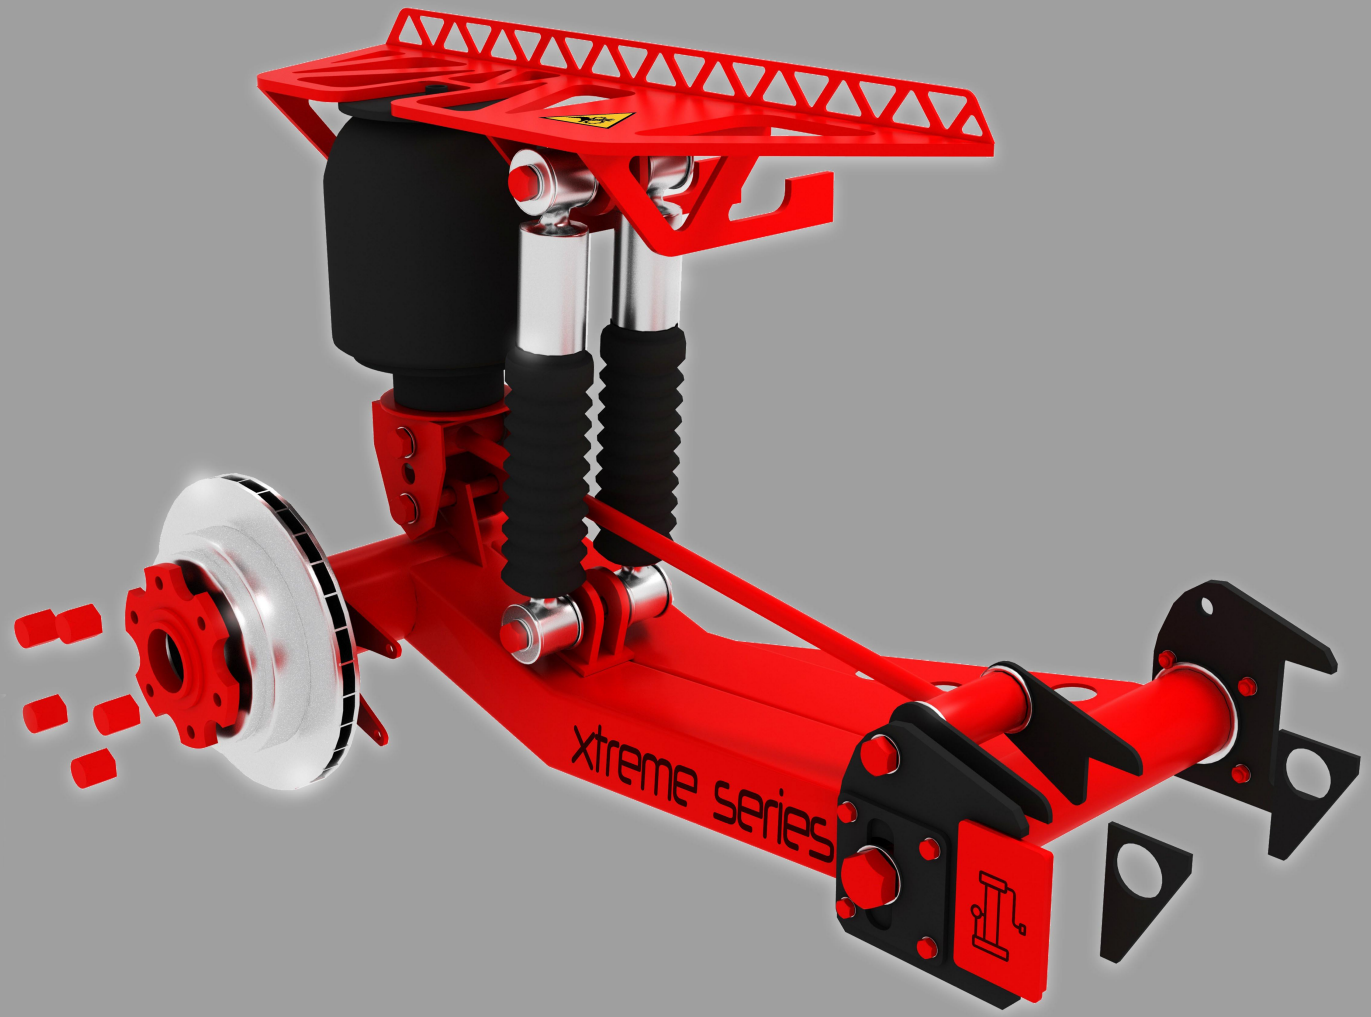

The logo features the letters 'BND' in a bold, white, sans-serif font, positioned above the word 'extreme' in a smaller, black, lowercase sans-serif font. The text is centered within a solid red square background.

SIDE MUD FENDERS

SIDE WARNING LIGHTS MARKER CLEARANCE

KITCHEN AREA SIDE WINDOW

RACKMOUNTS HANDLES

FULL OFF ROAD FRAME

BARE FRAME WITH ADD ON SYSTEMS

BARE FRAME STRUCTURE ONLY

EXTERIOR SHELL