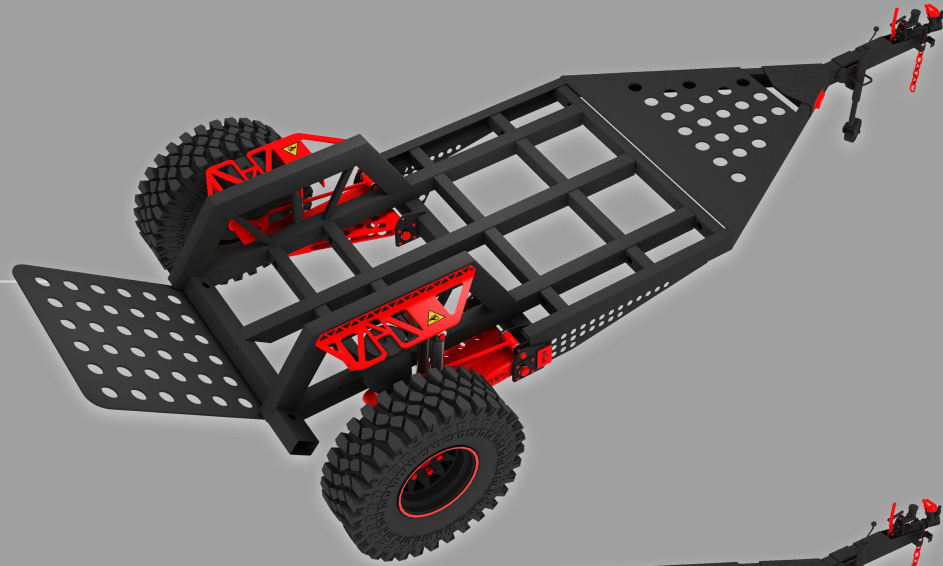

SIDE MUD FENDERS

SIDE WARNING LIGHTS MARKER CLEARANCE

KITCHEN AREA SIDE WINDOW

RACKMOUNTS HANDLES

FULL OFF ROAD FRAME

BARE FRAME WITH ADD ON SYSTEMS

BARE FRAME STRUCTURE ONLY

EXTERIOR SHELL