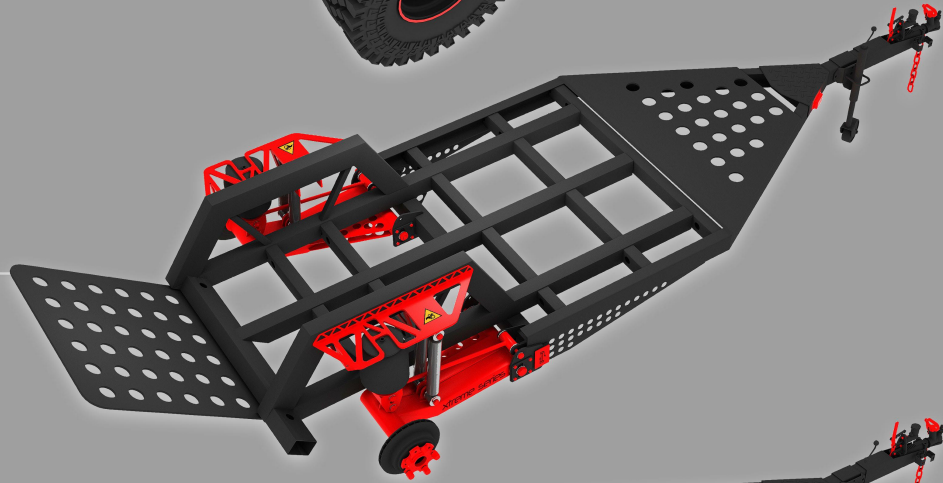

SIDE MUD FENDERS

SIDE WARNING LIGHTS MARKER CLEARANCE

KITCHEN AREA SIDE WINDOW

RACKMOUNTS HANDLES

FULL OFF ROAD FRAME

BARE FRAME WITH ADD ON SYSTEMS

BARE FRAME STRUCTURE ONLY

EXTERIOR SHELL