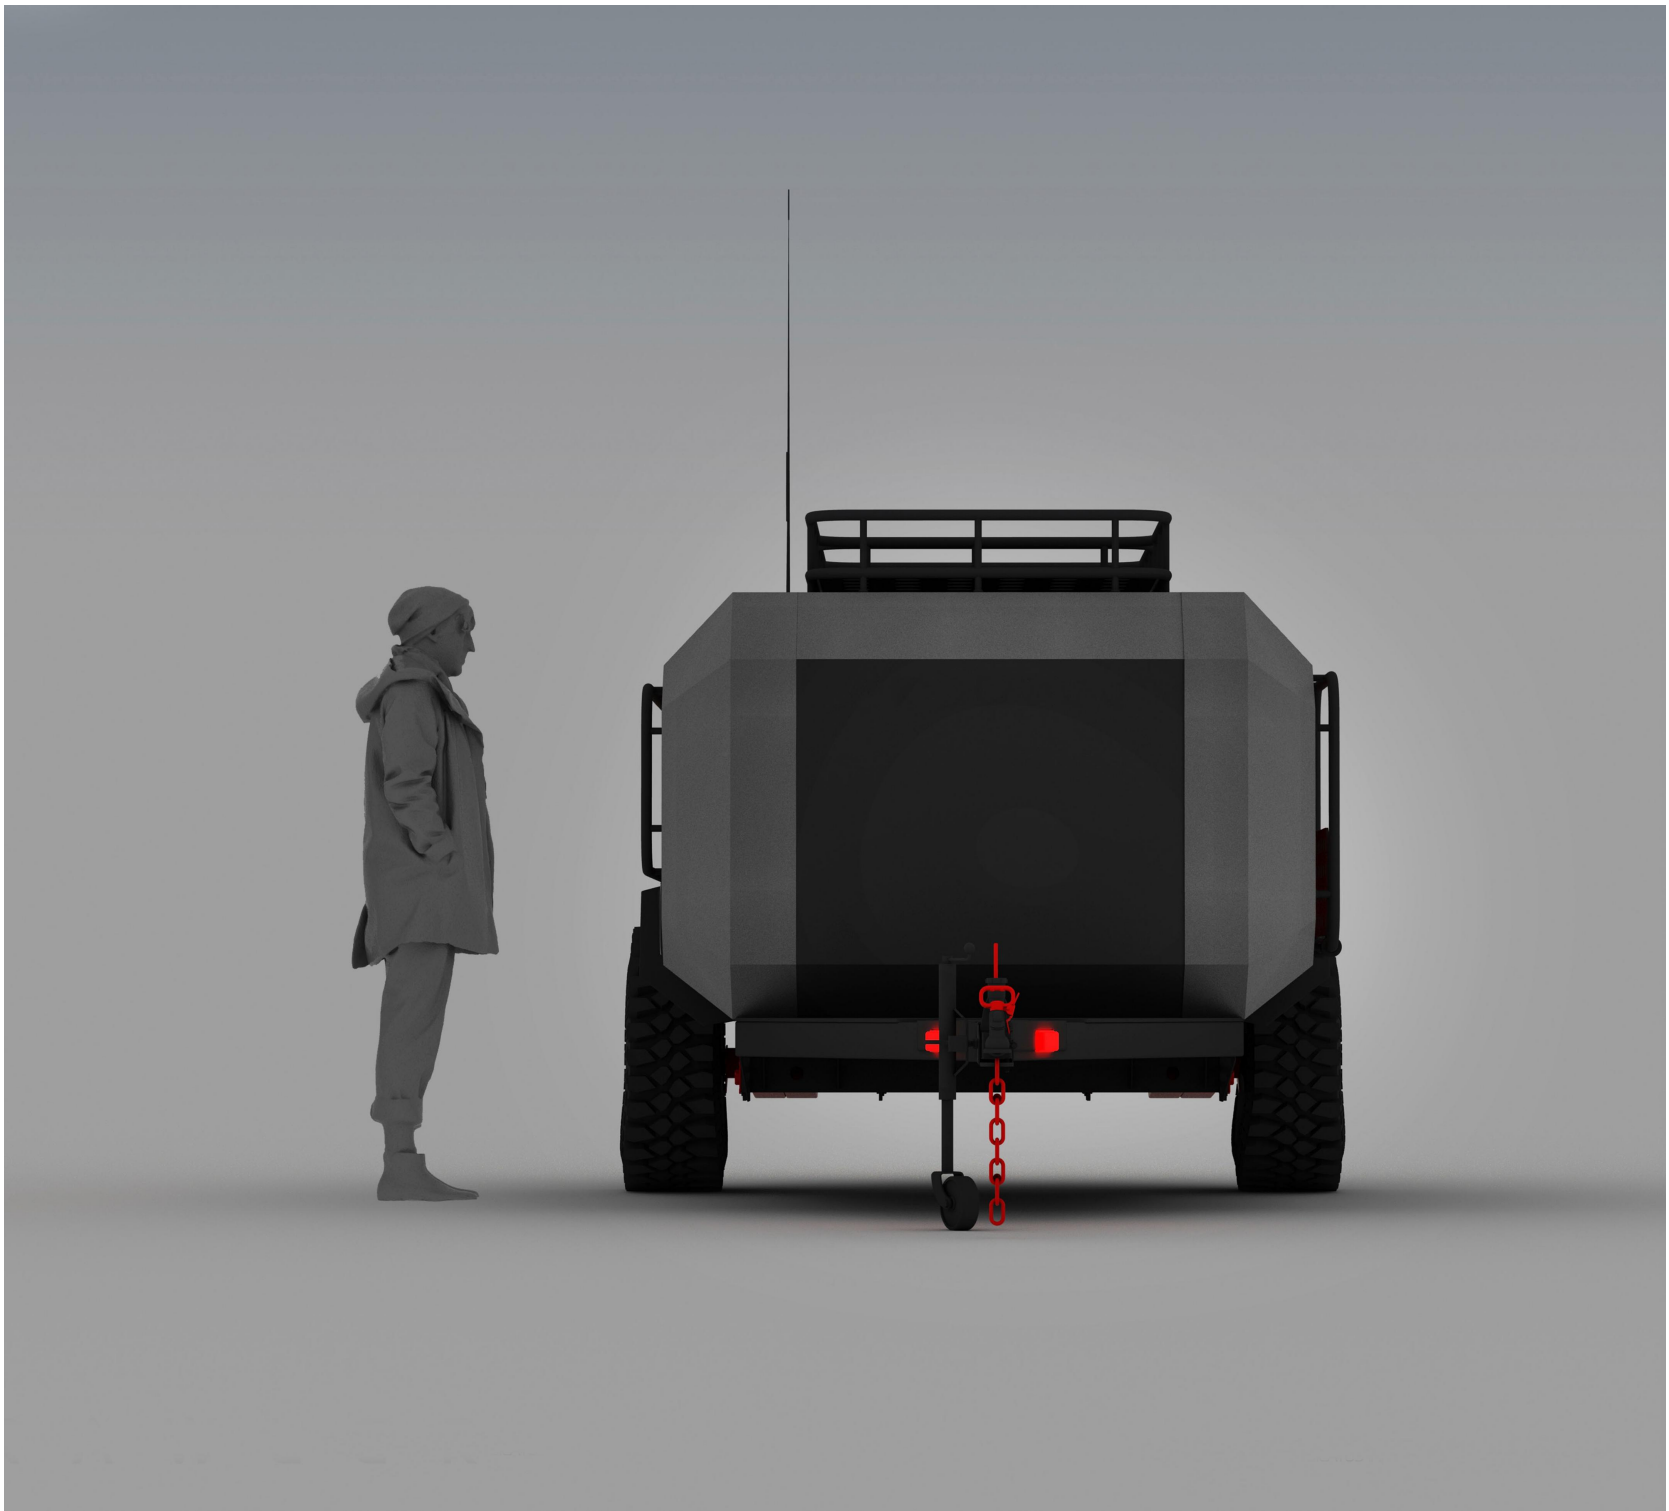

The logo features the letters 'BND' in a bold, white, sans-serif font, positioned above the word 'extreme' in a smaller, black, lowercase sans-serif font. The text is centered within a solid red square background.

**BND**  
extreme

**BND**  
extreme

REAR LIGHTS

CB AND VHF-UHF RADIO ANTENNA

REAR COMPARTMENT DOOR/KITCHEN AREA

ROOF RACKS FOR OUTSIDE STORAGE

KITCHEN COMPARTMENT SIDE WINDOW

BACKMOUNTS HANDLES

OFFROAD TYRES

XTREME SERIES OFF ROAD SUSPENSION

LARGE WINDOW / LIVING AREA COMPARTMENT

OFF ROAD RECOVERY HI-CAR JACK MOUNT POINT

EXTERIOR ACCESS STORAGE BOX

OPTIONAL TECHNICAL STORAGE BOX

WARNING SIDE LIGHTS