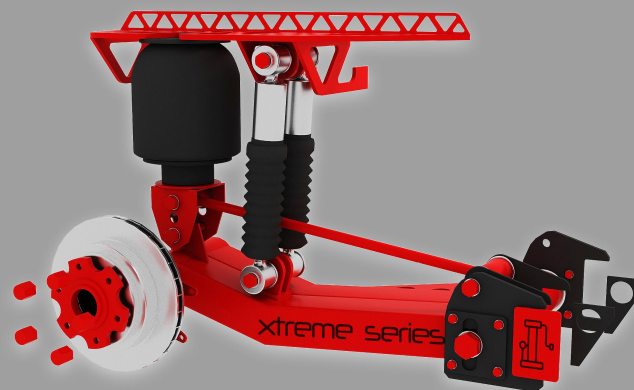

The logo features the letters 'BND' in a bold, white, sans-serif font, positioned above the word 'extreme' in a smaller, black, lowercase sans-serif font. The text is centered within a solid red square background.

SIDE MUD FENDERS

SIDE WARNING LIGHTS MARKER CLEARANCE

KITCHEN AREA SIDE WINDOW

RACKMOUNTS HANDLES

FULL OFF ROAD FRAME

BARE FRAME WITH ADD ON SYSTEMS

BARE FRAME STRUCTURE ONLY

EXTERIOR SHELL