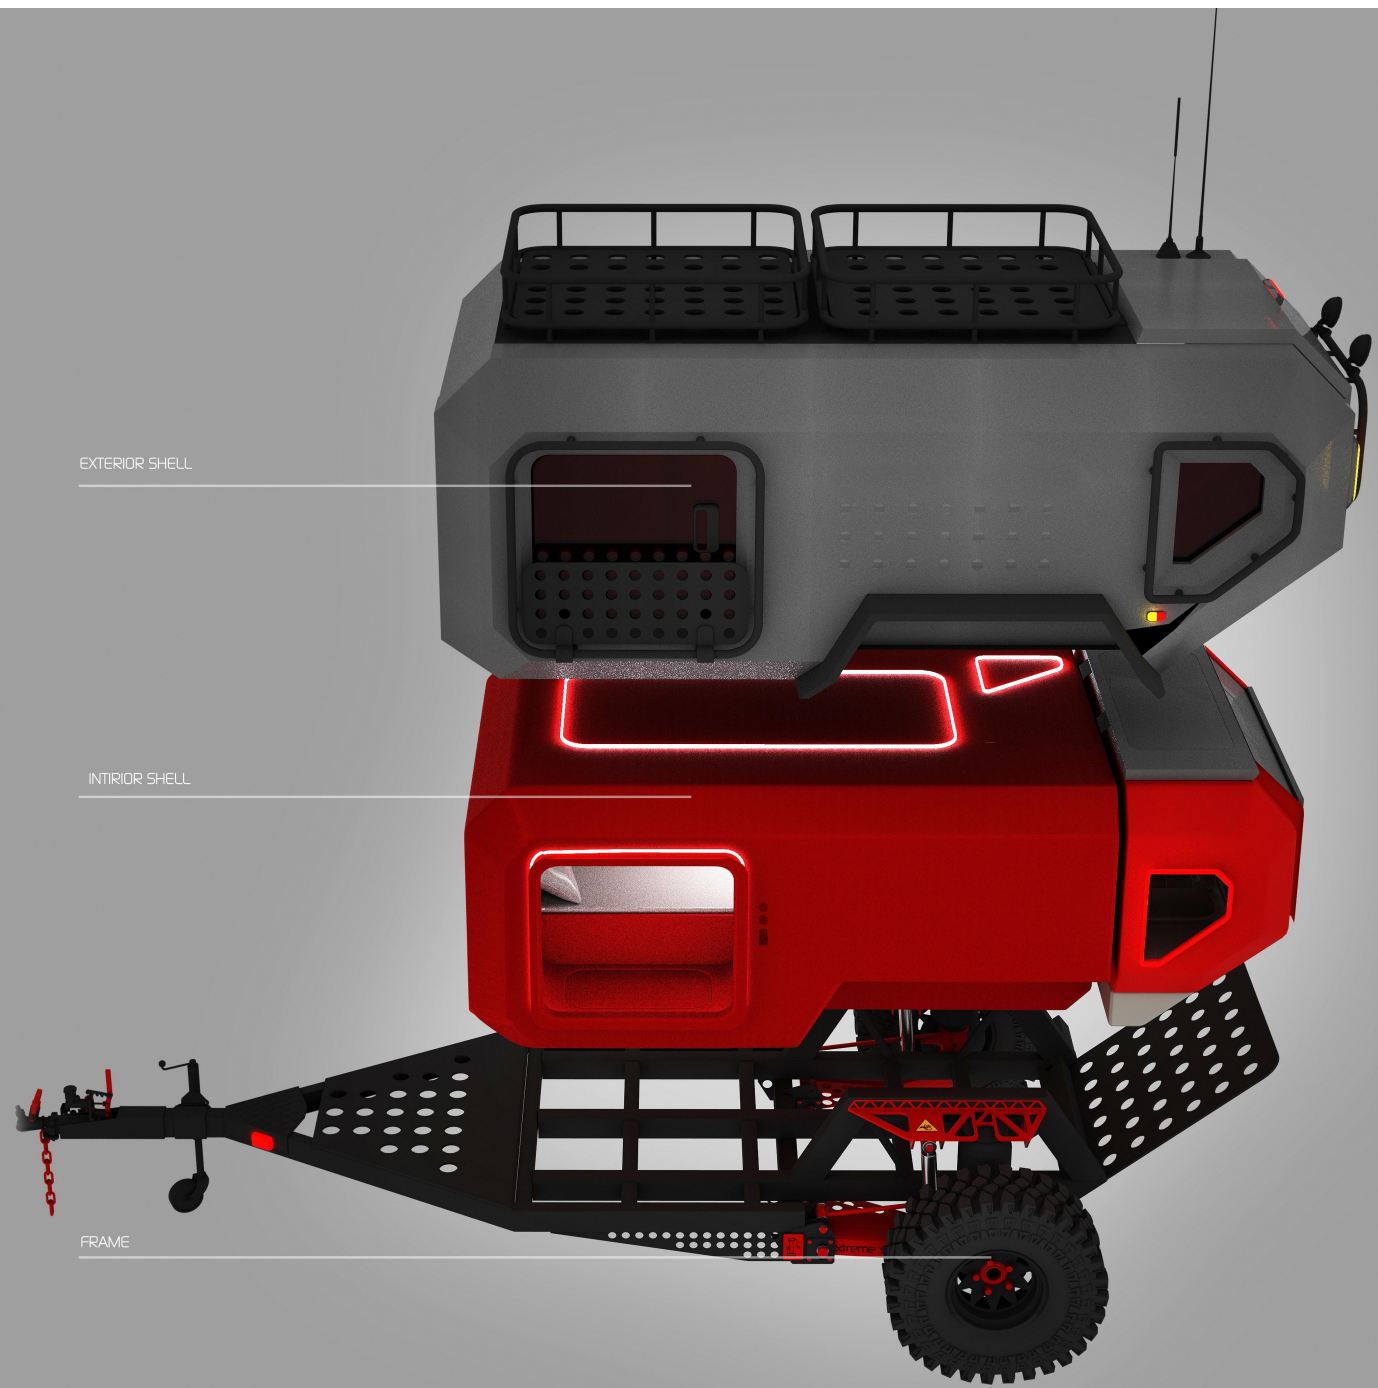

The logo features the letters 'BND' in a bold, white, sans-serif font, positioned above the word 'extreme' in a smaller, black, lowercase sans-serif font. The text is centered within a solid red square background.

**BND**  
extreme

**BND**  
extreme

REAR LIGHTS

CB AND VHF-UHF RADIO ANTENNA

REAR COMPARTMENT DOOR/KITCHEN AREA

ROOF RACKS FOR OUTSIDE STORAGE

KITCHEN COMPARTMENT SIDE WINDOW

BACKMOUNTS HANDLES

SIDE MUD FENDERS

SIDE WARNING LIGHTS MARKER CLEARANCE

KITCHEN AREA SIDE WINDOW

RACKMOUNTS HANDLES

FULL OFF ROAD FRAME

BARE FRAME WITH ADD ON SYSTEMS

BARE FRAME STRUCTURE ONLY

EXTERIOR SHELL

INTERIOR SHELL

FRAME

OPTIONAL TECHNICAL STORAGE BOX MOUNT PLATE

EXTERIOR CARGO ZONE

EXTERIOR SHELL

LIVING / SLEEPING AREA ZONE

KITCHEN ZONE

LIVING / SLEEPING  
AREA ENTRANCE