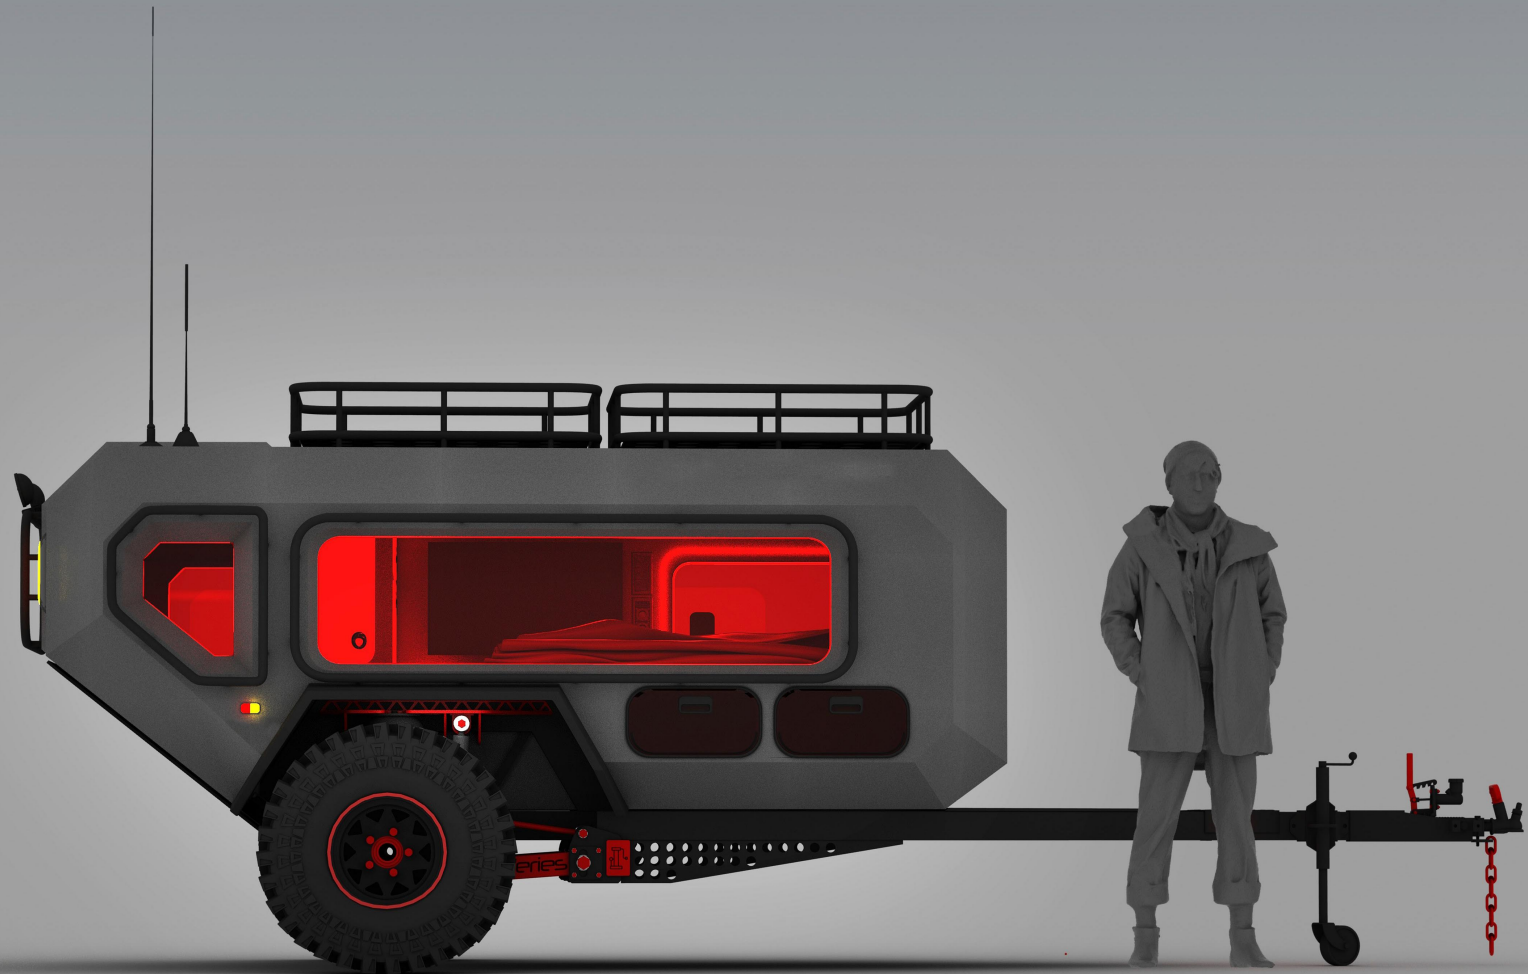

The logo features the letters 'BND' in a bold, white, sans-serif font, positioned above the word 'extreme' in a smaller, black, lowercase sans-serif font. The text is centered within a solid red square background.

**BND**  
extreme

**BND**  
extreme

REAR LIGHTS

CB AND VHF-UHF RADIO ANTENNA

REAR COMPARTMENT DOOR/KITCHEN AREA

ROOF RACKS FOR OUTSIDE STORAGE

KITCHEN COMPARTMENT SIDE WINDOW

BACKMOUNTS HANDLES

OFFROAD TYRES

XTREME SERIES OFF ROAD SUSPENSION

LARGE WINDOW / LIVING AREA COMPARTMENT

OFF ROAD RECOVERY HI-CAR JACK MOUNT POINT

EXTERIOR ACCESS STORAGE BOX

OPTIONAL TECHNICAL STORAGE BOX

WARNING SIDE LIGHTS

TRAILER HITCH SYSTEM

OPTIONAL TECHNICAL STORAGE BOX

ROOF RACKS FOR OUTSIDE STORAGE

316 REAR STOP LIGHT

RACKMOUNTS HANDLES

DOOR ENTRANCE LIVING AREA COMPARTMENT

FOLDABLE DOOR STEP

XTREME SERIES OFF ROAD SUSPENSION